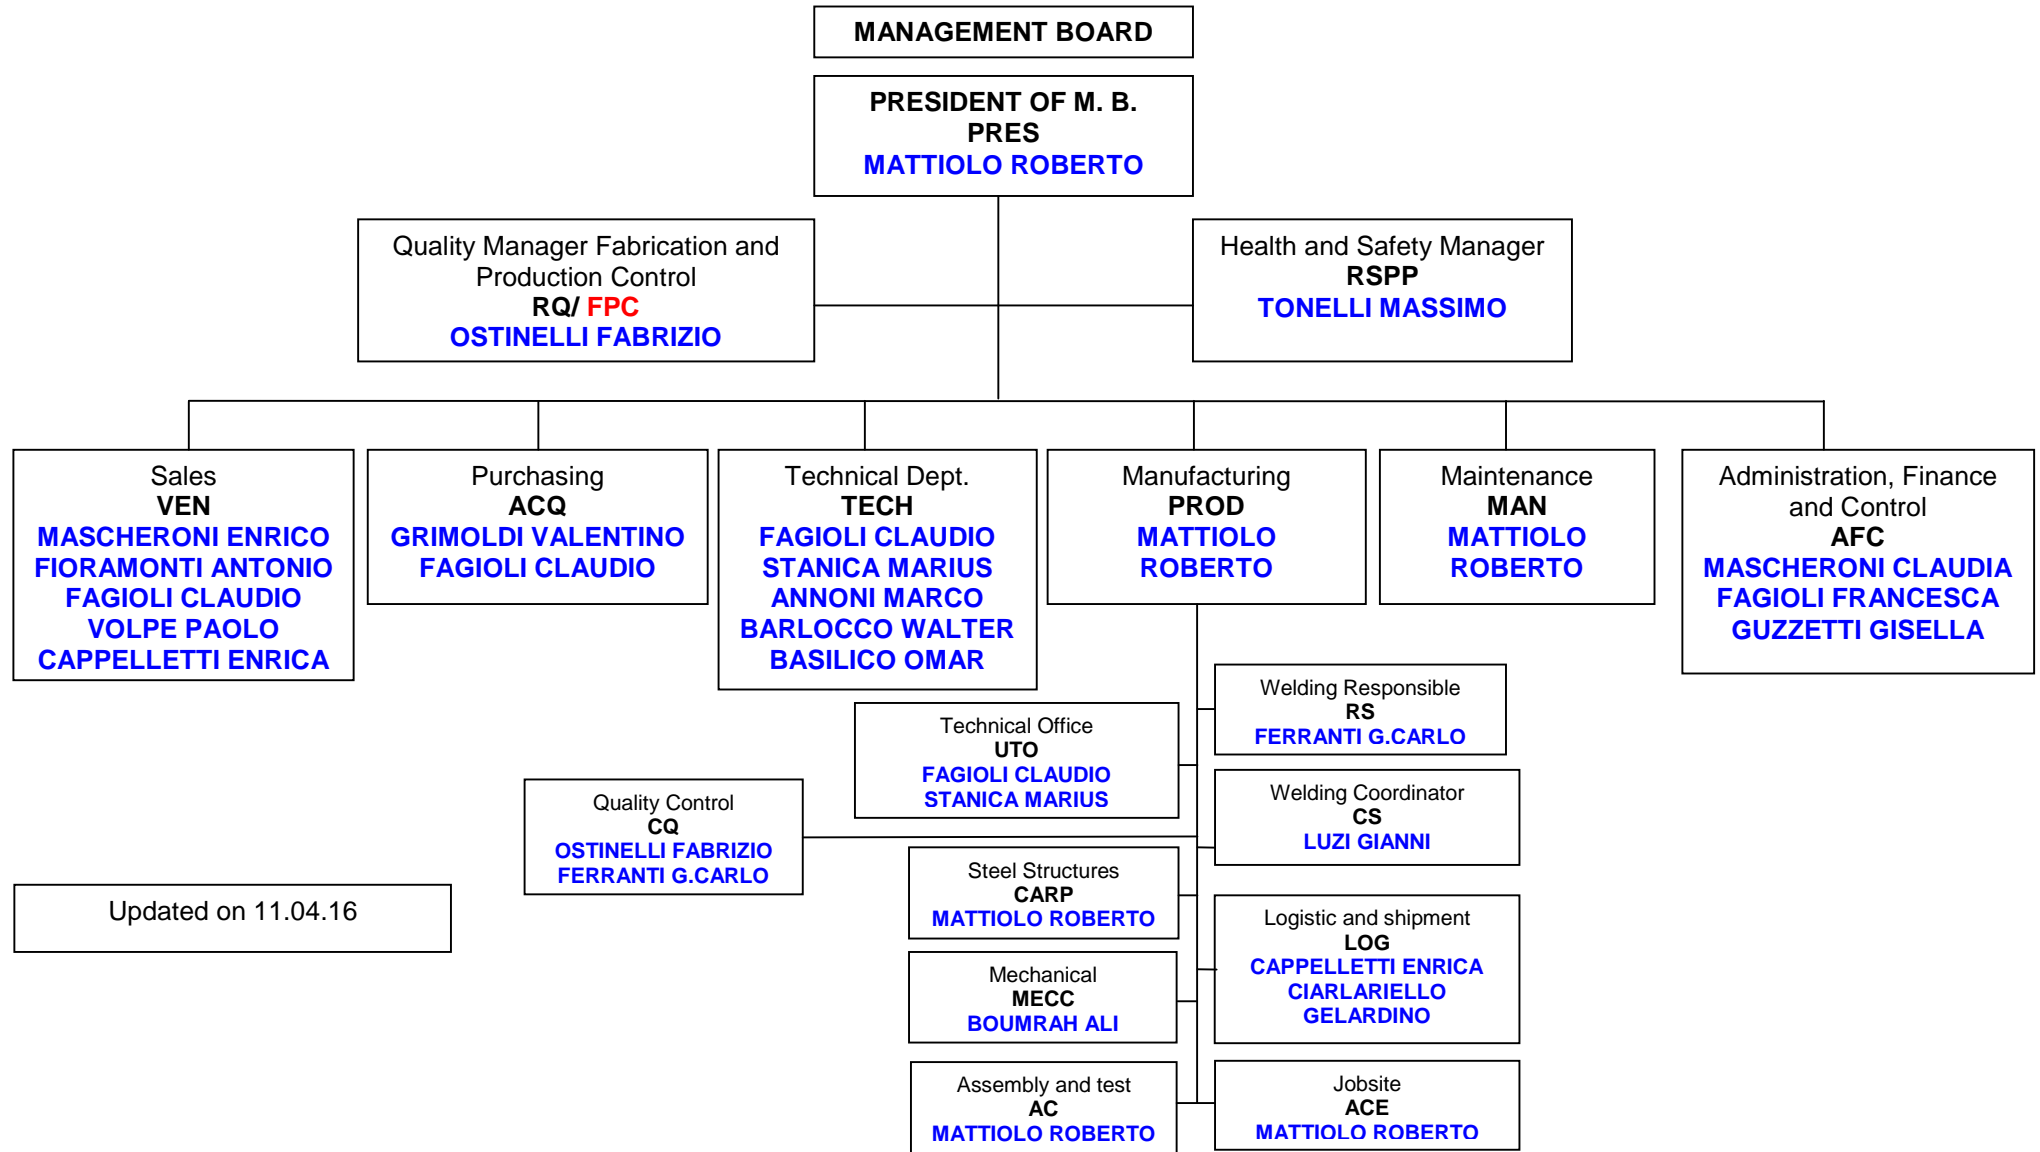

Via al Corbè – 22076 Mozzate (Co) – Italia

### ORGANIZATION CHART

Updated on 11.04.16

Via al Corbè – 22076 Mozzate (Co) – Italia

## HEALTH AND SAFETY ORGANIZATION

Updated on 11-04-16